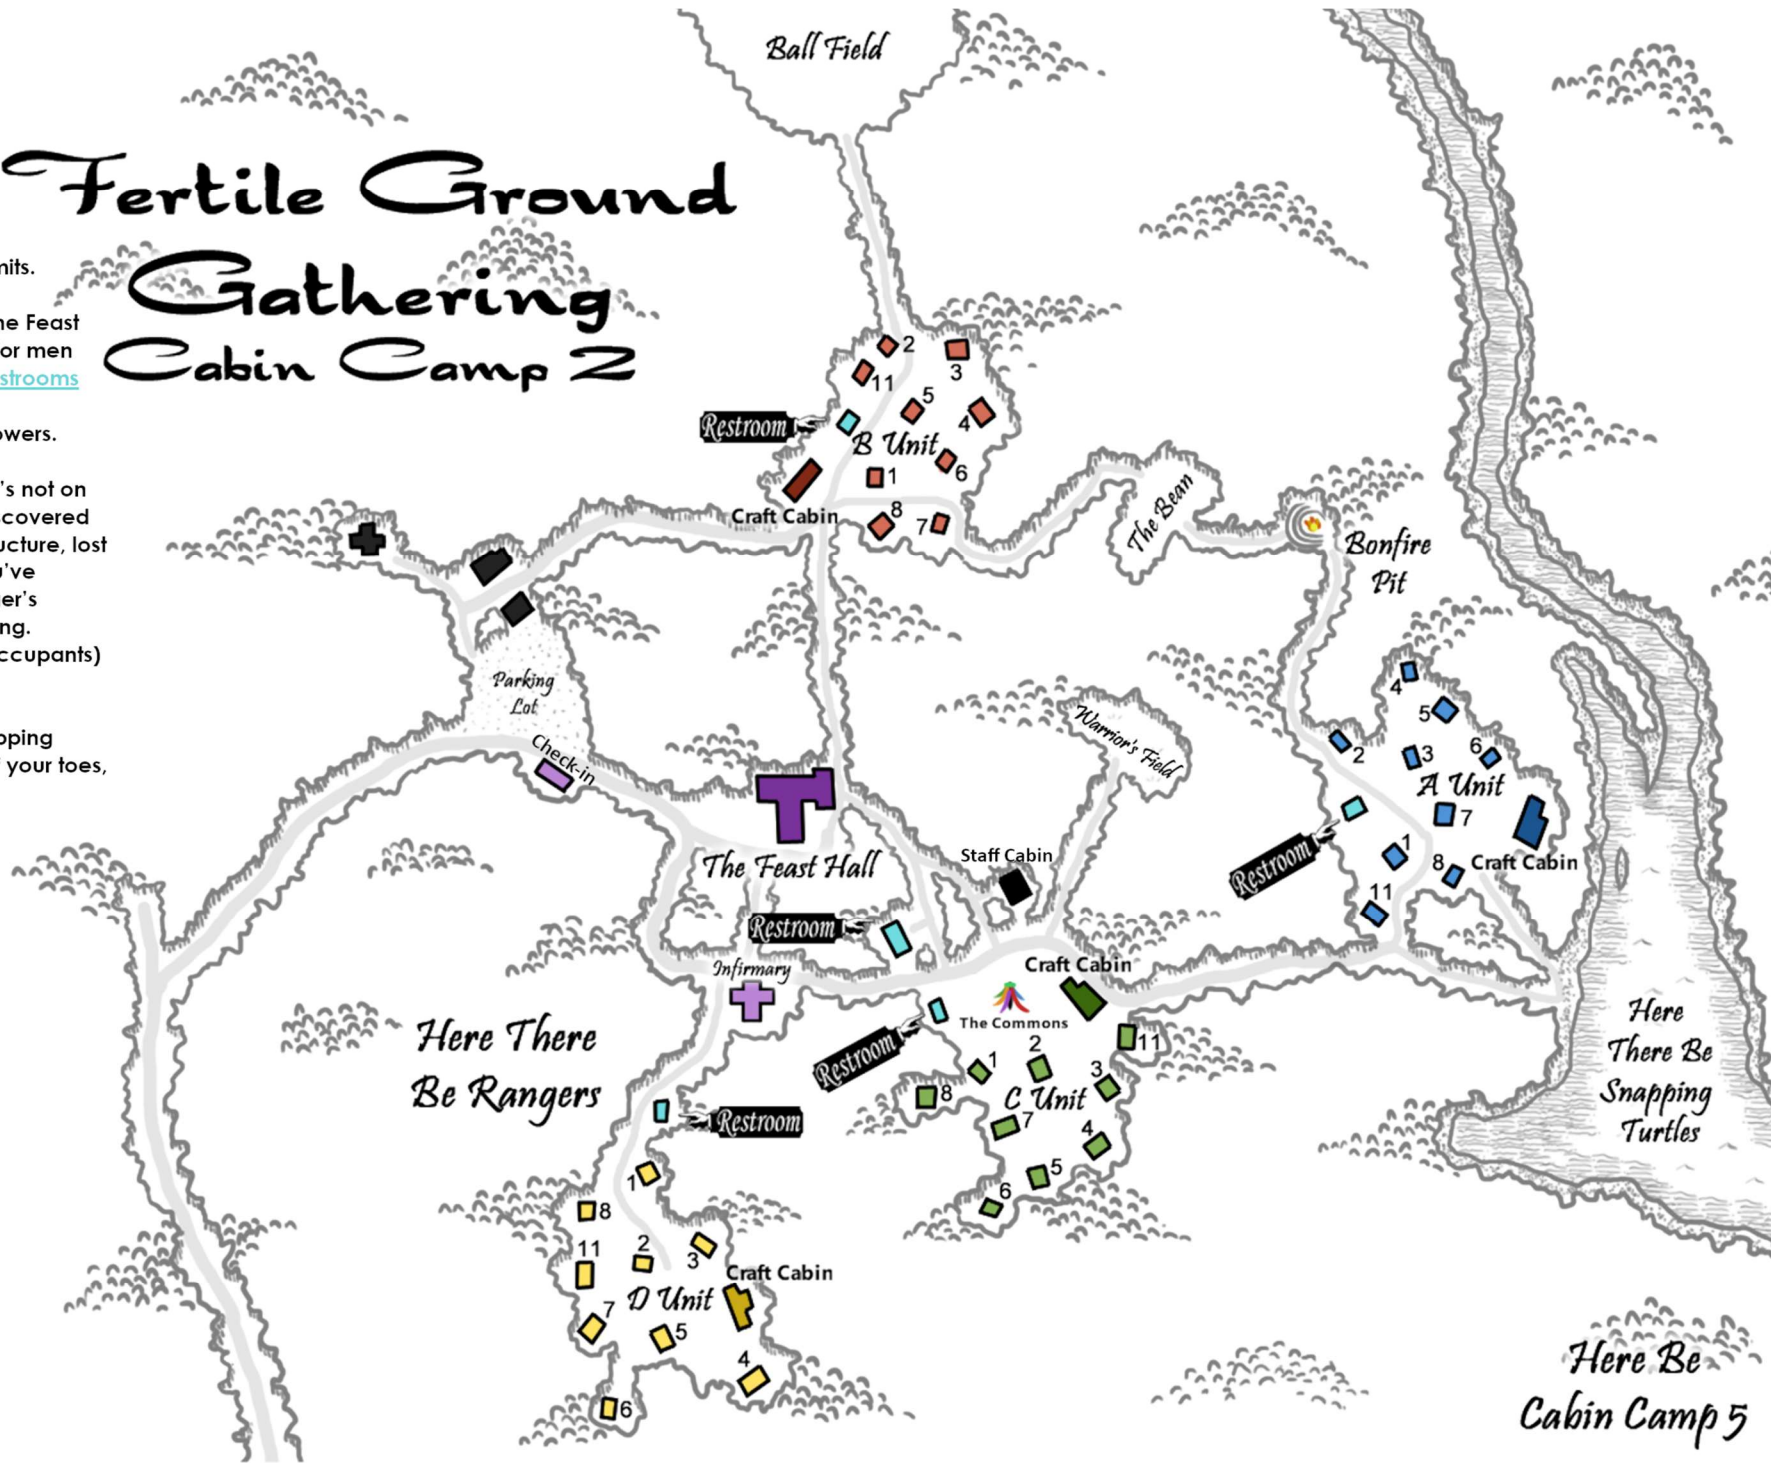

# Fertile Ground Gathering Cabin Camp 2

★ Black buildings are off limits.

★ The [restroom](#) closest to the Feast Hall has separate areas for men and women. All other [restrooms](#) are shared. All [restrooms](#) contain showers.

★ If you find a building that's not on this map, you haven't discovered a mysterious, ancient structure, lost to the sands of time. You've probably found the Ranger's house, or a similar dwelling. Please leave it (and its occupants) alone.

★ Yes, you read right. Snapping turtles. If you value all of your toes, please avoid the pond.

Here Be  
Cabin Camp 5